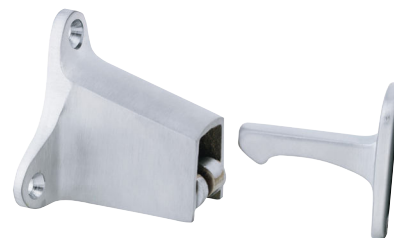

#### Automatic wall holder

- Holder is mounted on wall and strike is mounted on door
- Roller on holder rides up seats itself on strike, with a heavy duty bumper pad deadening the sound and shock
- Packed with fasteners for light duty masonry and drywall/wood applications

#### Specifications

Material substrate	Made from cast brass or aluminum
Certifications	Meets ANSI/BHMA 156.16, L11291 for brass, and L31291 for aluminum

#### Dimensions

Base height	Base width	Base projection	Engaged projection	Strike height	Strike width	Strike projection
2"	2 1/2"	2 1/4"	3 1/2"	2 1/16"	3/4"	2"

#### Available accessories

- Security pin screw
- Hook package