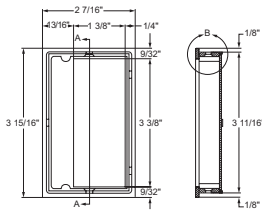

A
Hinges & pivots

B62
Pulls & plates

C
Flush bolts & coordinators

D
Latches, catches & bolts

E
Stops

F
Exterior hardware

G
Miscellaneous hardware

962 Decorative flush pull - rectangle

- Features a finger pocket for ease of pulling.
- Black painted finger pocket
- Packaged with fasteners for wood applications. Concealed #8 X 3/4" OH PH

Certifications

- Meets ANSI/BHMA A156.9 and A156.14

Dimensions

- 3-15/16" high x 2-7/16" wide x 19/32" deep