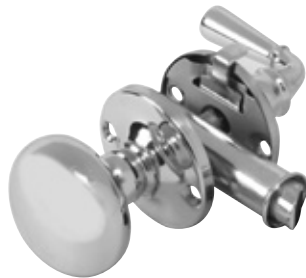

SC2 - 30 X 6 Heritage House Number

- Made from solid brass.
- Schlage Carded*

0 - 3006	5 - 3056
1 - 3016	6 - 3066
2 - 3026	7 - 3076
3 - 3036	8 - 3086
4 - 3046	9 - 3096

Dimensions

Height: 4"

Finishes *brass*

Ives Number	B3	B15	B716
BHMA	605	619	

980 Storm Door Latch

- For wood storm doors 7/8" to 1-1/8" thick.
- Reversible: fits right or left hand, inswinging or outswinging doors.
- Security lock feature operates from inside rose.
- Solid brass safety strike assures latching and is designed to compensate for air pressure build-up between doors.
- Made from wrought brass.

Dimensions

Backset: 1-3/4"
 Rose Diameter: 1-7/8"
 Knob Diameter: 1-3/4"
 Knob Projection: 2"
 Lever Length: 1-3/4"
 Lever Projection: 1-7/8"

Finishes *brass*

Ives Number	B3	B5	B10B	B15	B19	B26	B26D
BHMA	605	609	613	619	622	625	626